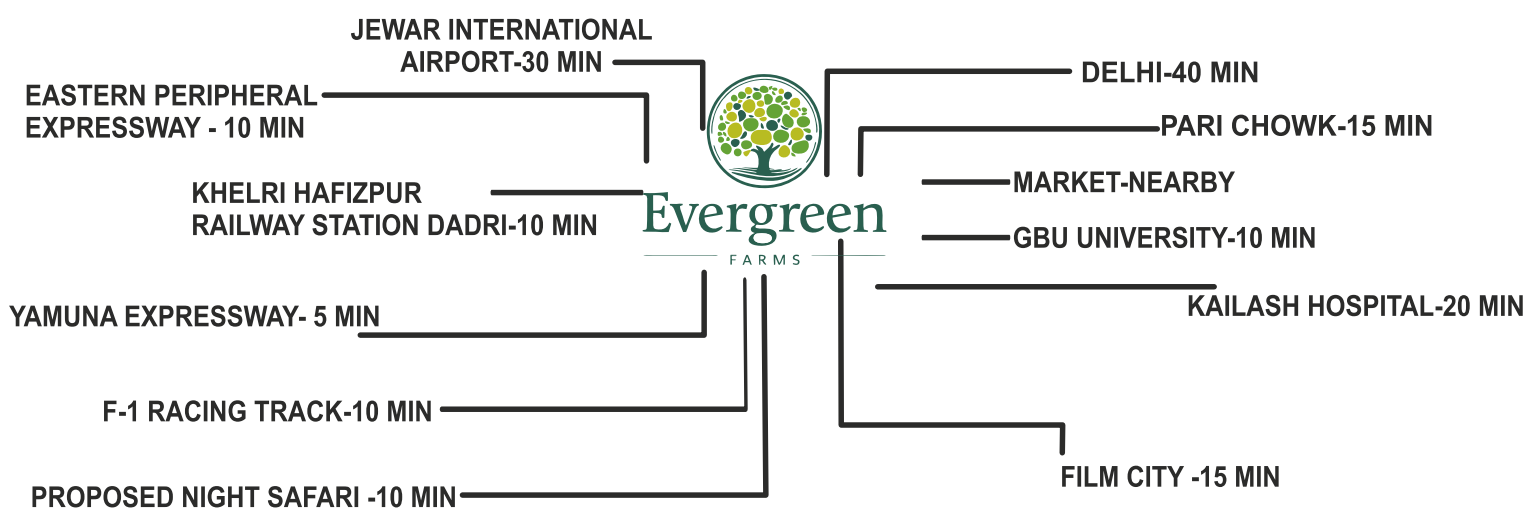

Evergreen
FARMS

Thoughtfully location just right!

CONNECT TO EVERYTHING