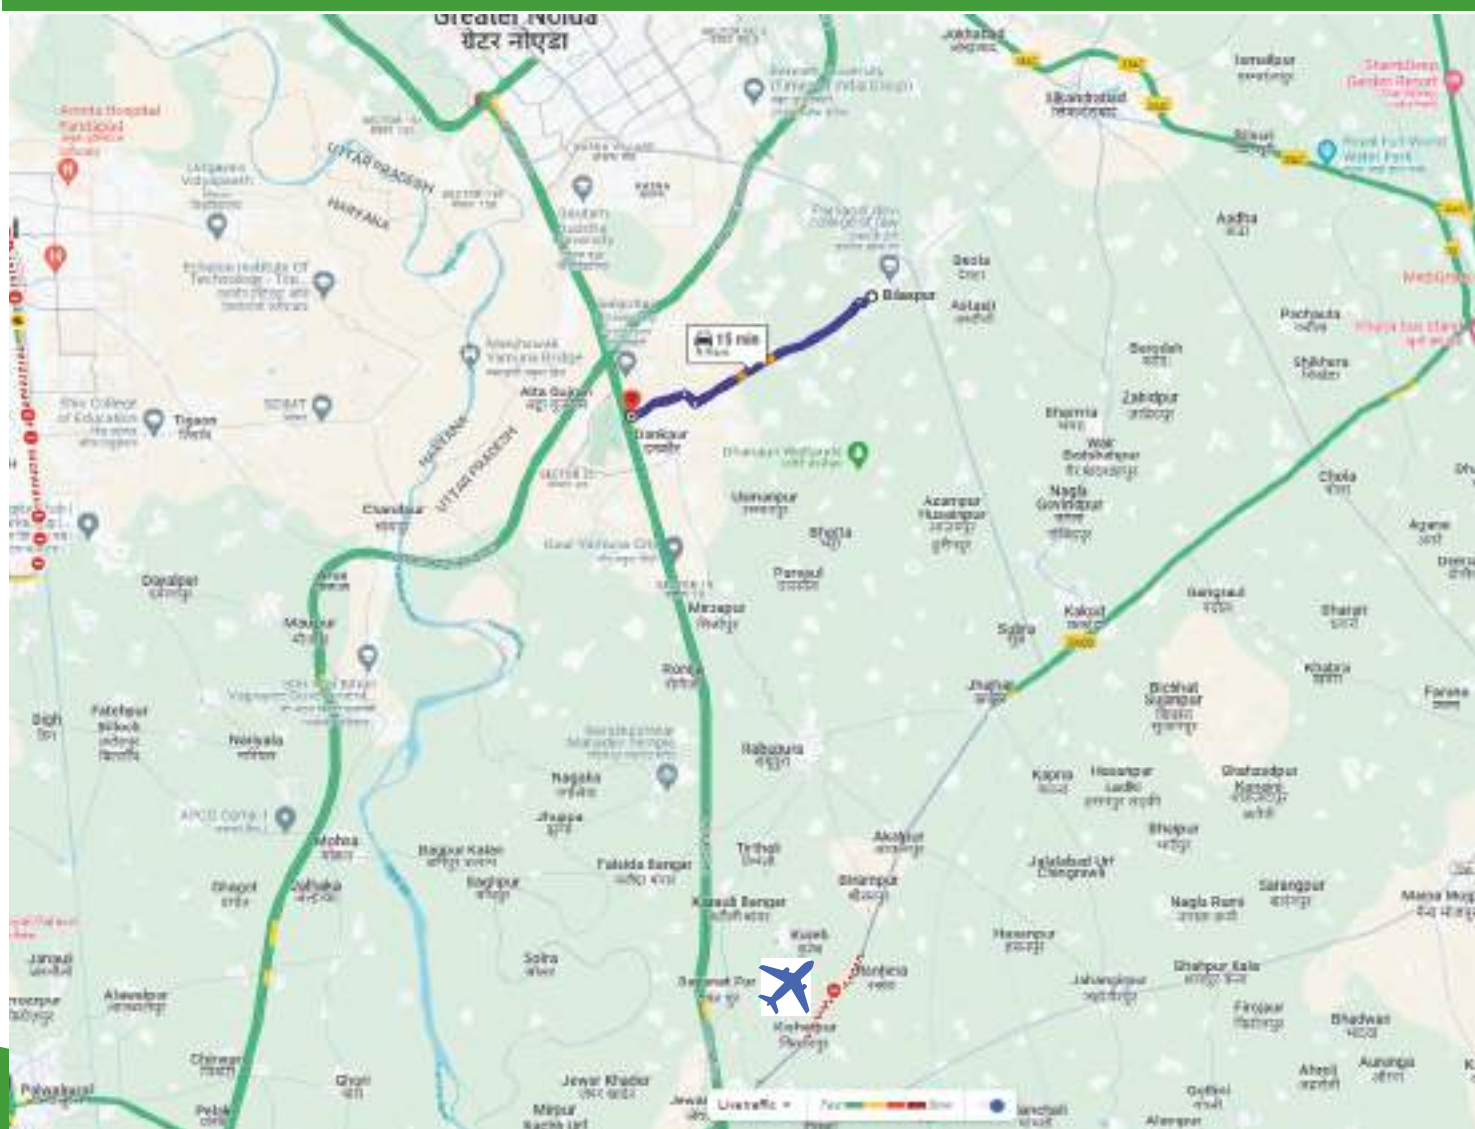

Near To River

Pusta

Flood Zone

Evergreen
FARMS

LOCATION OF SITE

LOCATION / LANDMARK

APPROX. TIME

📍 JEWAR INTERNATIONAL AIRPORT	30-MIN
📍 EASTERN PERIPHERAL EXPRESSWAY	10-MIN
📍 YAMUNA EXPRESSWAY	5-MIN
📍 GBU UNIVERSITY	10-MIN
📍 F-1 RACING TRACK	5-MIN
📍 FILM CITY	15-MIN

Zero Point

DELHI

NOIDA-GR. NOIDA EXPRESSWAY

Pari Chowk

Noida Sector 150

The Grand Venice Mall

Gautam Buddha University

EASTERN PERIPHERAL EXPRESSWAY