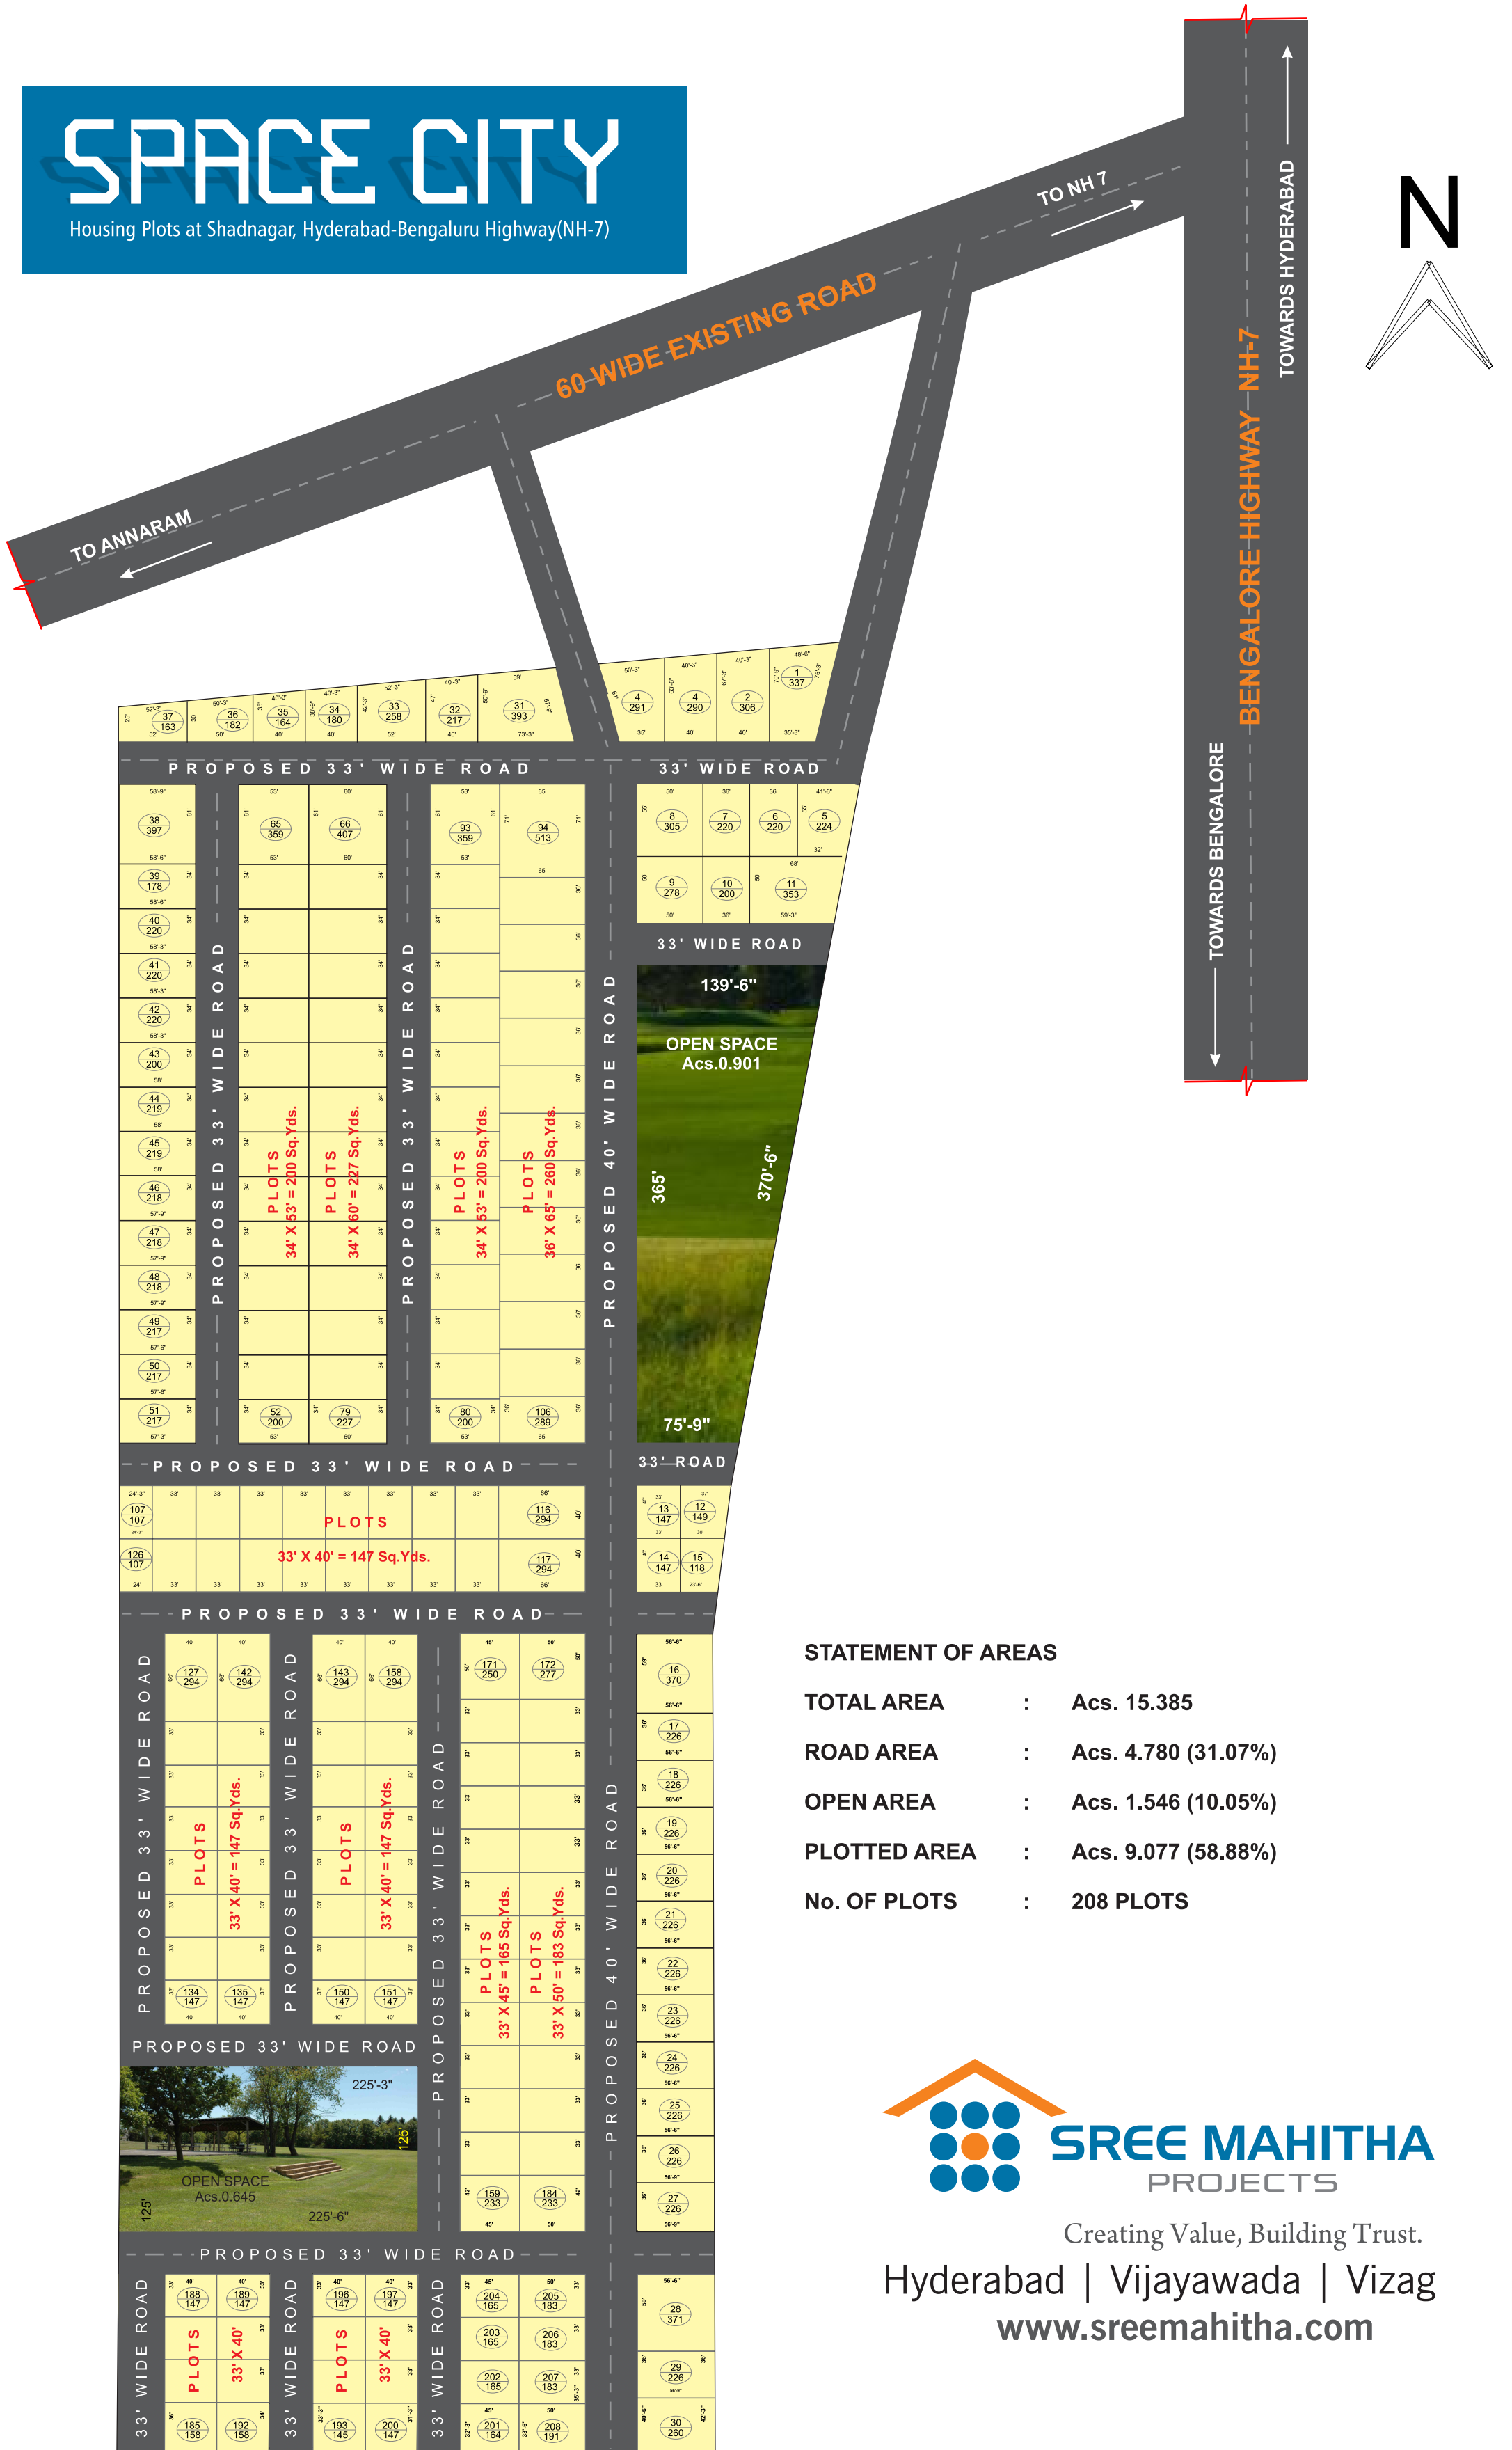

SPACE CITY

Housing Plots at Shadnagar, Hyderabad-Bengaluru Highway(NH-7)

STATEMENT OF AREAS

TOTAL AREA	:	Acs. 15.385
ROAD AREA	:	Acs. 4.780 (31.07%)
OPEN AREA	:	Acs. 1.546 (10.05%)
PLOTTED AREA	:	Acs. 9.077 (58.88%)
No. OF PLOTS	:	208 PLOTS