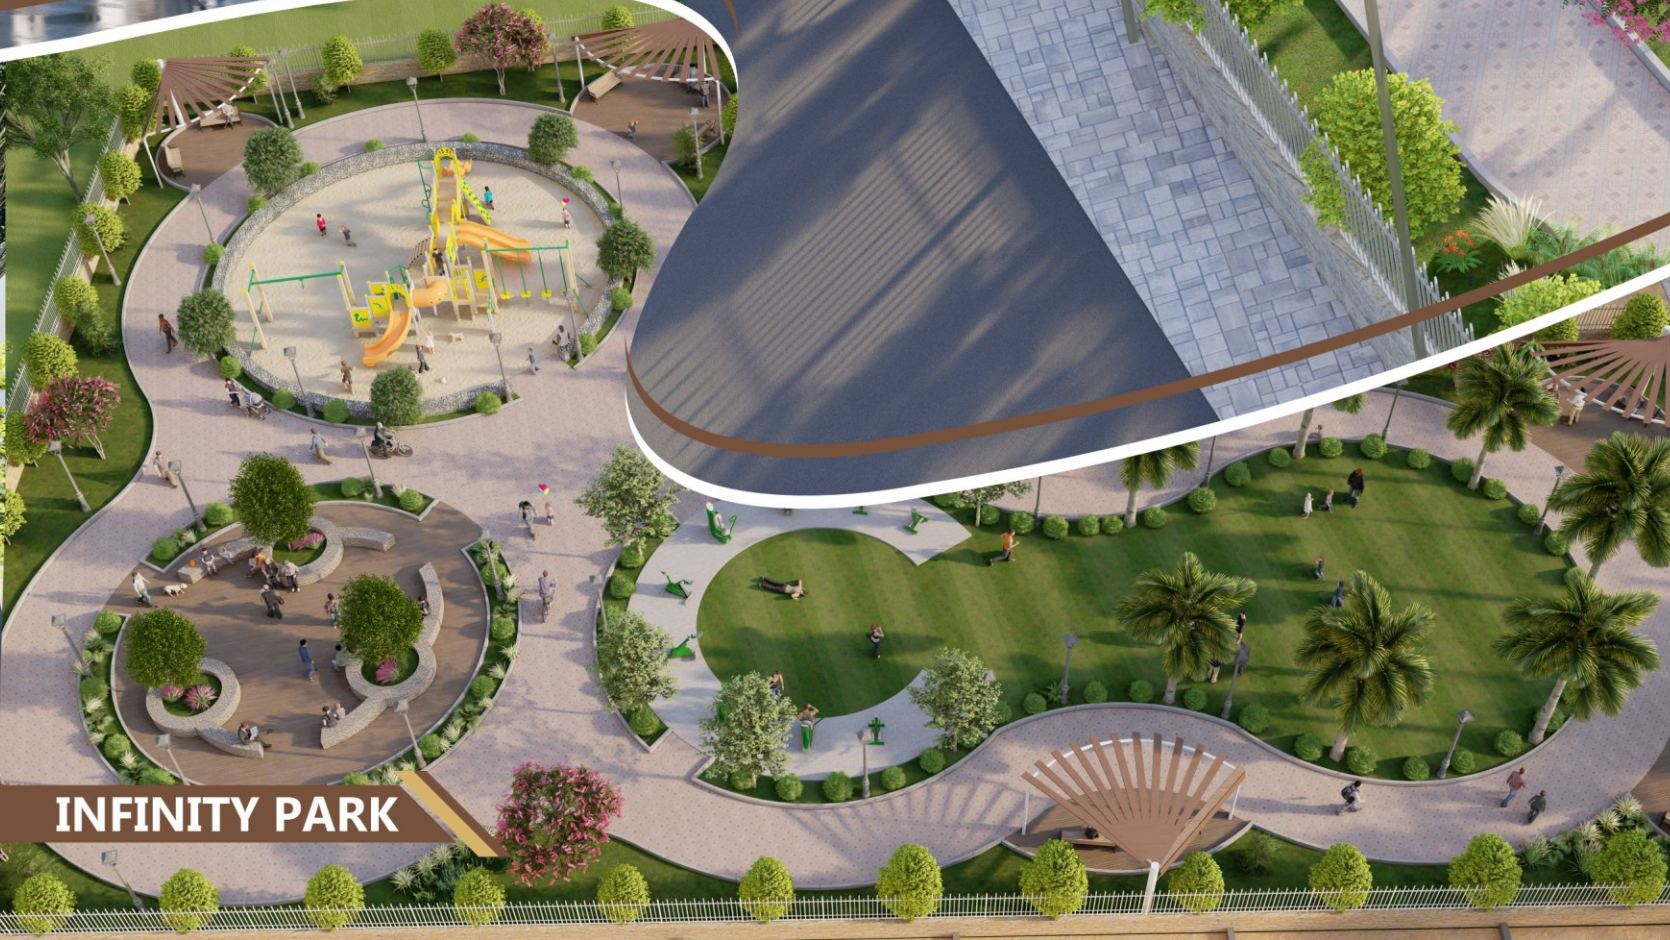

Your Trust is Our Promise

Royal Paramount

Your Trust is Our Promise

Royal Paramount with its excellent landscape features, truly offers residents a modern age living close to nature. An exquisite stone pitched seasonal stream with a dry bed landscape design, is a highlight of the outdoors here and gives one an infinite feeling of tranquillity. To enhance the immaculate landscaping, the dry stream cross over juxtaposes the two sides of the plotted development, adding to the beauty of the walkways and jogging track. Multiple dedicated kid's play areas have been designed to keep tiny tots engaged and entertained.

ENTRANCE GATE

MULTI PURPOSE PARK

PET PLAZA

INFINITY PARK

GAZEBO

GREEN GYM

COMMUNITY SPACE

KID'S PLAY AREA