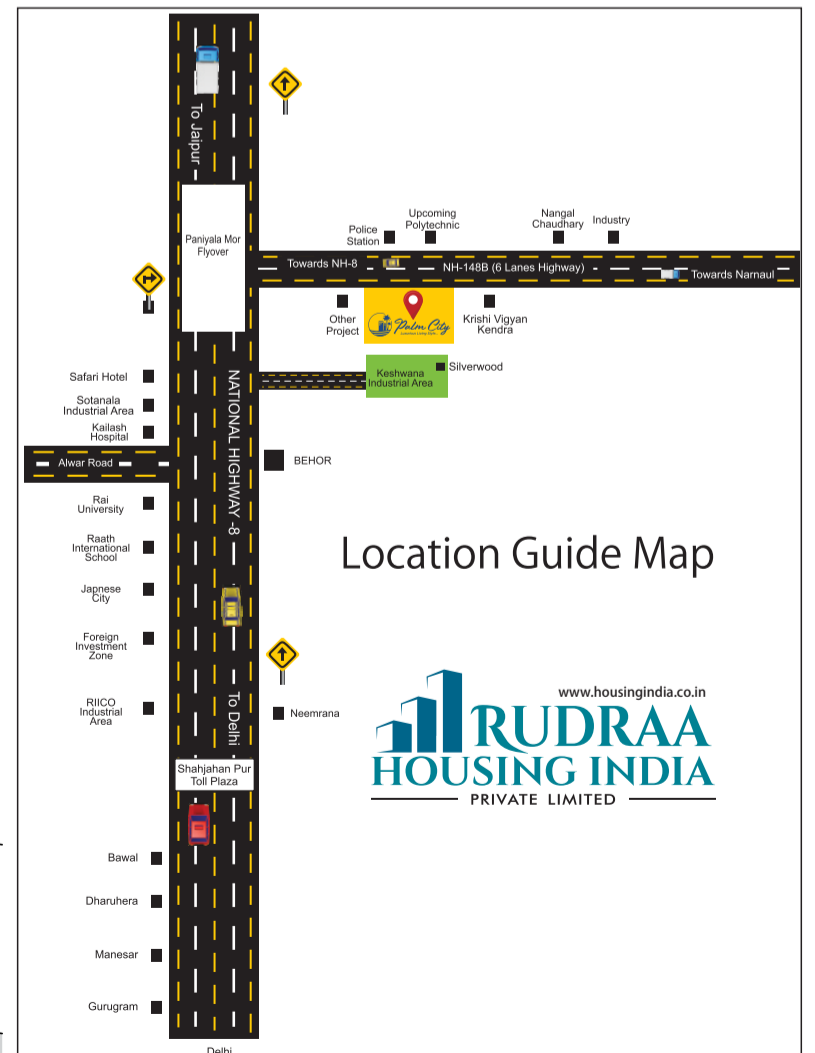

# LAYOUT

# Palm City

Luxurious Living Style...

National Highway 148-B, Paniyala Road, Kotputli  
(Next to Neemrana-Behror) 110 Kms. away from Delhi

DEVELOPERS

www.housingindia.co.in

Corp. Off. : 501-504, Suneja Tower-II, District Center  
Jankpuri, New Delhi-110058

- A-BLOCK
- D-BLOCK
- B-BLOCK
- SHOPS
- C-BLOCK
- PARK
- C-BLOCK  
53.33 Sq. Yards

Location Guide Map

www.housingindia.co.in  
**RUDRAA**  
HOUSING INDIA  
PRIVATE LIMITED